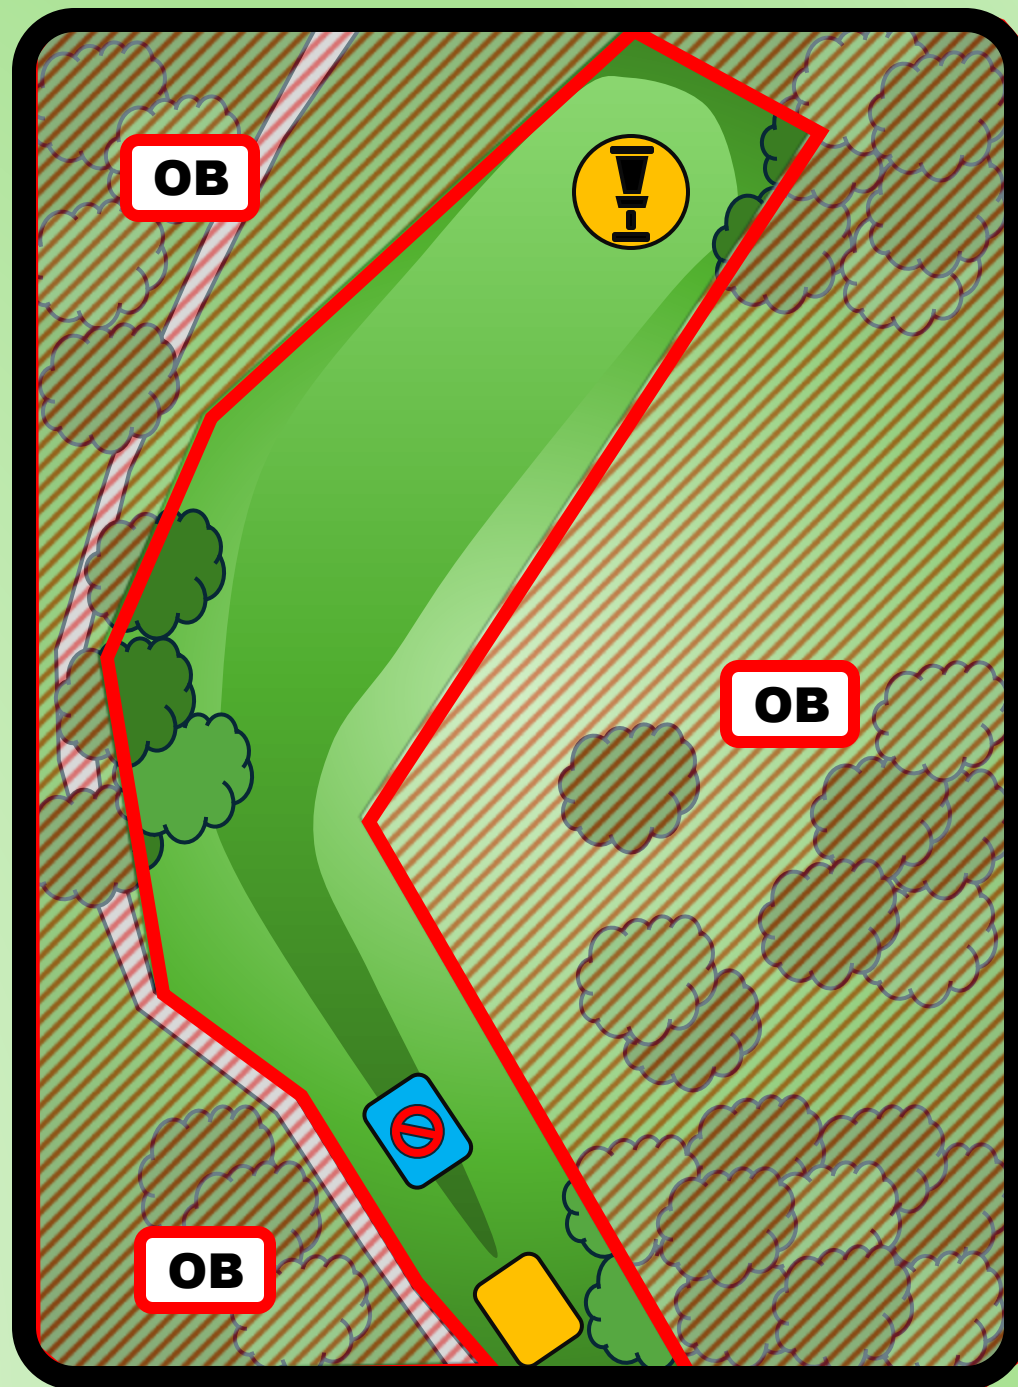

OB:  
Around the fairway

12

12

215 m / Par 4

Mando:

pass on the left side,  
proceed to the  
dropzone if missed.

OB:

On the left side and  
the tiny forest.

12

160 m / Par 4

OB:

Left side of the fairway and the tiny forest on the ride side.

**13**

**195 m / Par 4**

**OB:**

**On both sides of the fairway and behind the basket.**

13

13

175 m / Par 4

OB:

On both sides of the fairway and behind the basket.

14

14

14