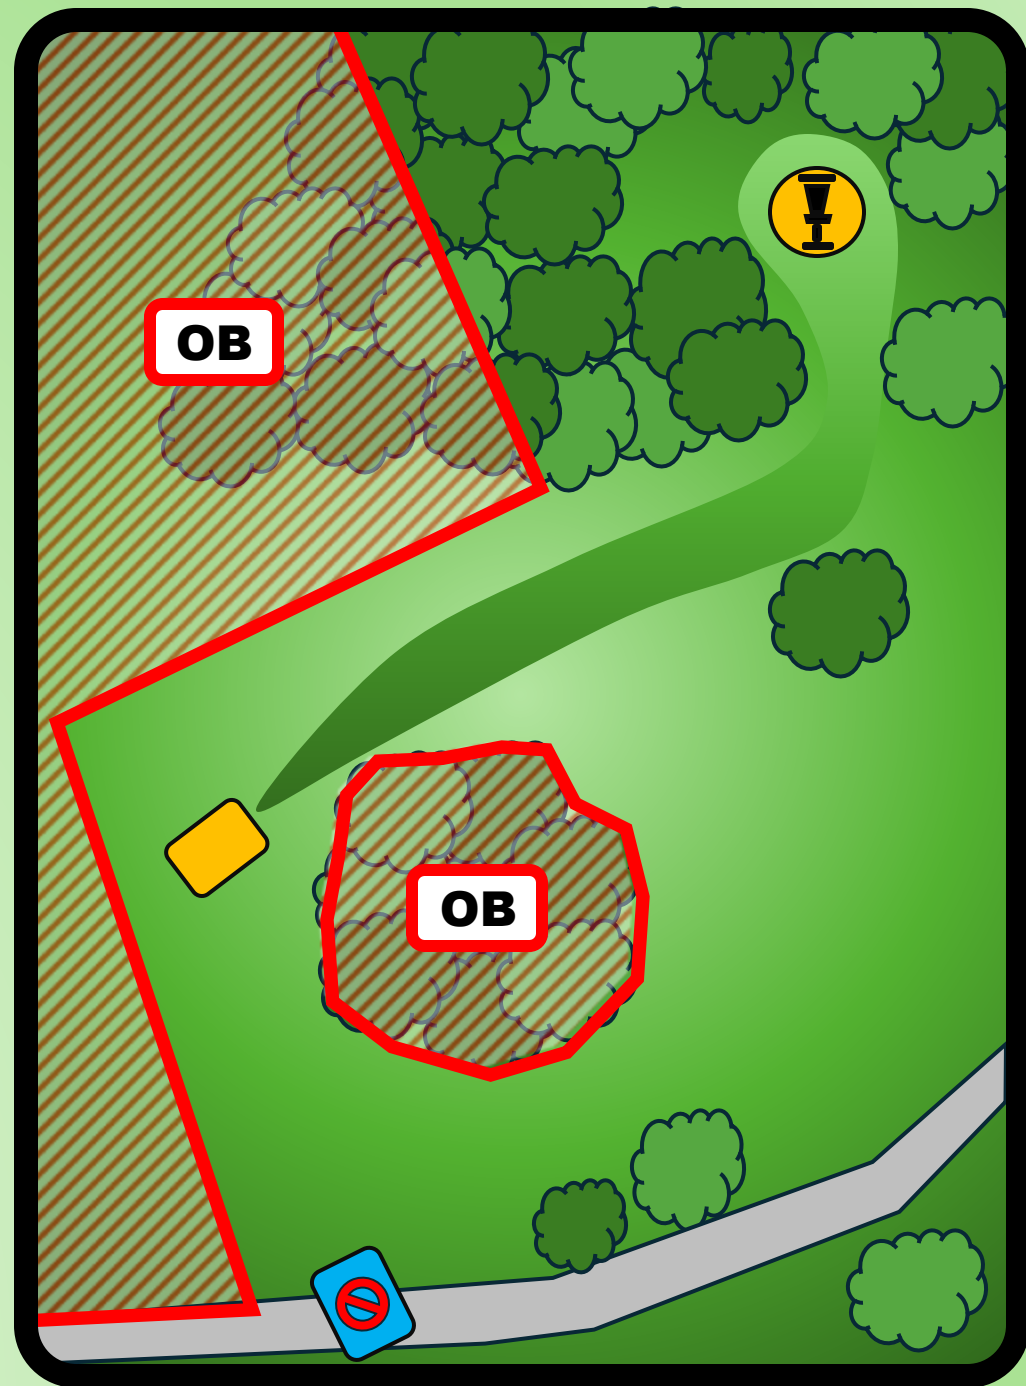

OB:  
Around the fairway

12

12

215 m / Par 4

Mando:

pass on the left side,  
proceed to the  
dropzone if missed.

OB:

On the left side and  
the tiny forest.

12

160 m / Par 4

OB:

Left side of the fairway and the tiny forest on the ride side.

**13**

**195 m / Par 4**

**OB:**

**On both sides of the fairway and behind the basket.**