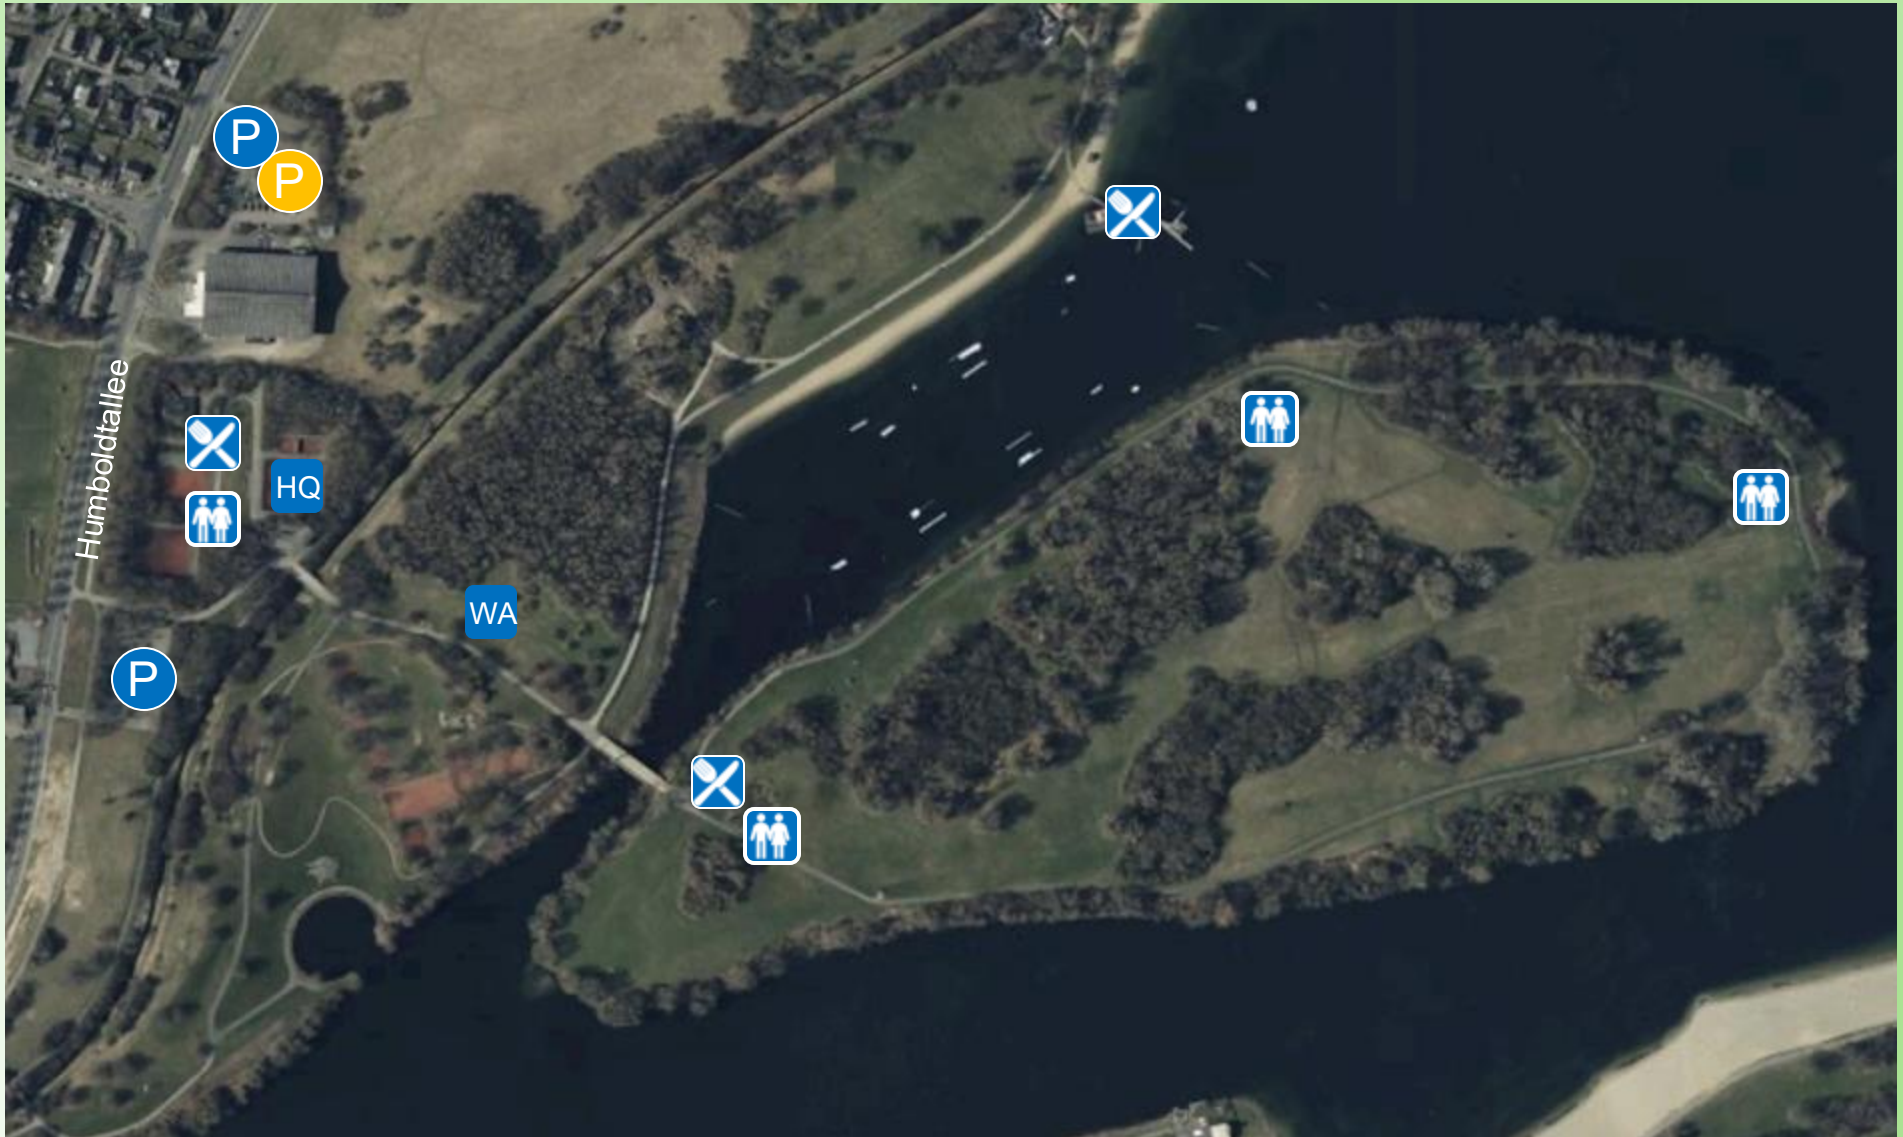

P Car Park

🍴 Food

HQ TD Office

🚻 Toilet

P Mobile Homes

WA Warm up Area