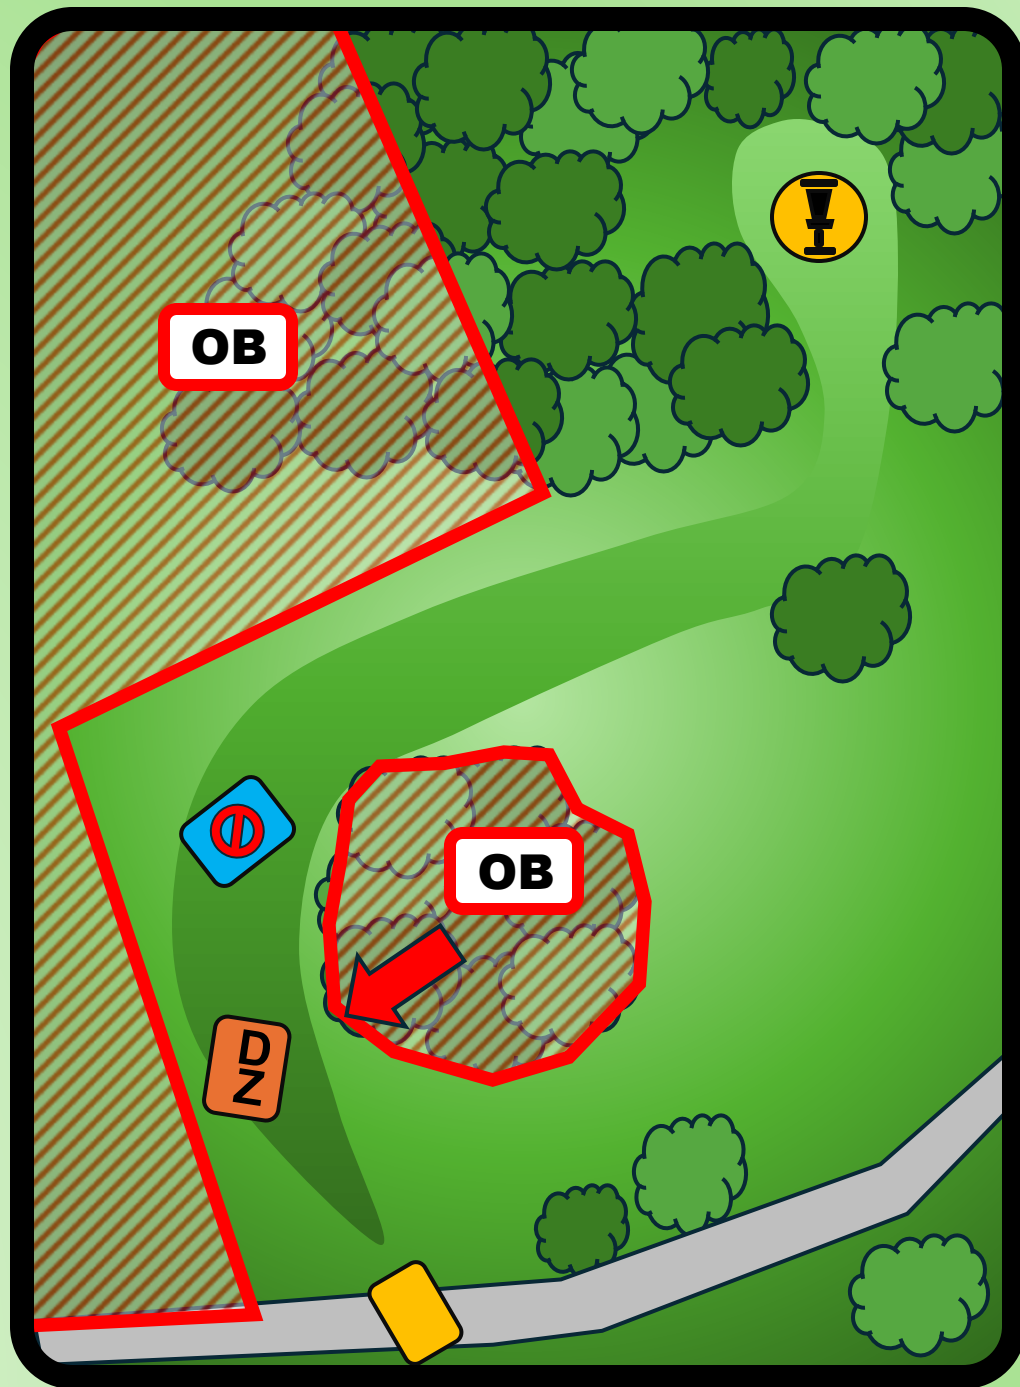

OB:  
Around the fairway

12

12

215 m / Par 4

Mando:

pass on the left side,  
proceed to the  
dropzone if missed.

OB:

On the left side and  
the tiny forest.

12

160 m / Par 4

OB:

Left side of the fairway and the tiny forest on the ride side.

**13**

**195 m / Par 4**

**OB:**

**On both sides of the fairway and behind the basket.**