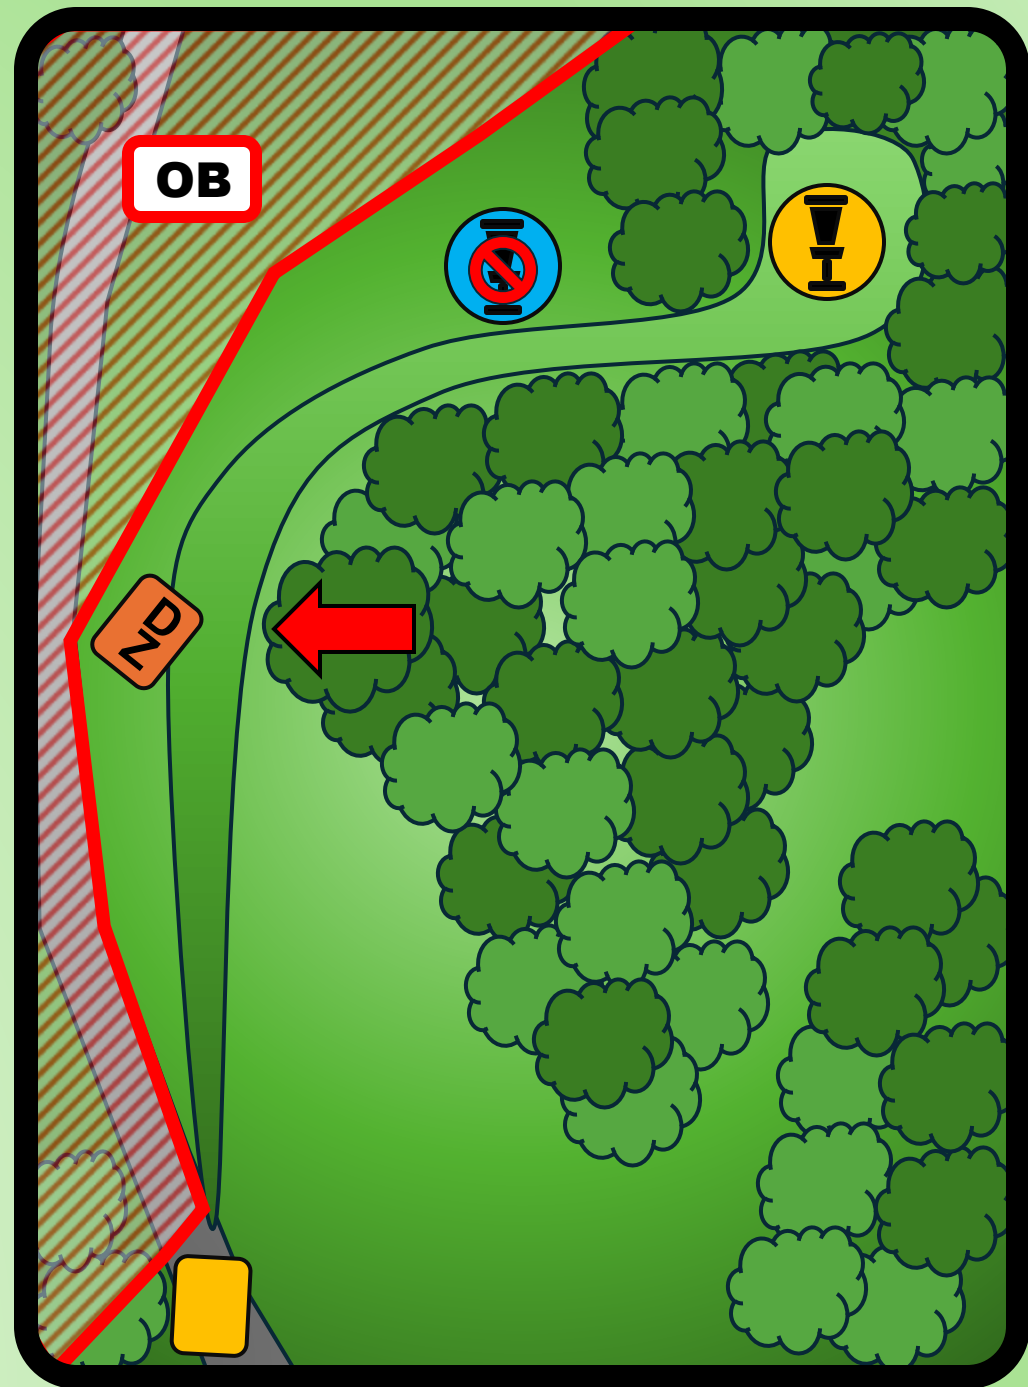

**92 m / Par 3**

**Mando:**

**pass on the left side,  
proceed to the  
dropzone if missed.**

**OB:**

**The path on the left  
side and beyond  
and on the left side  
of the basket.**

**135 m / Par 4**

**Mando:**

**pass on the left side,  
proceed to the  
dropzone if missed.**

**OB:**

**The path on the left  
side and beyond  
and on the left side  
of the basket.**

4

4

175 m / Par 4

OB:

Left and right side of  
the fairway