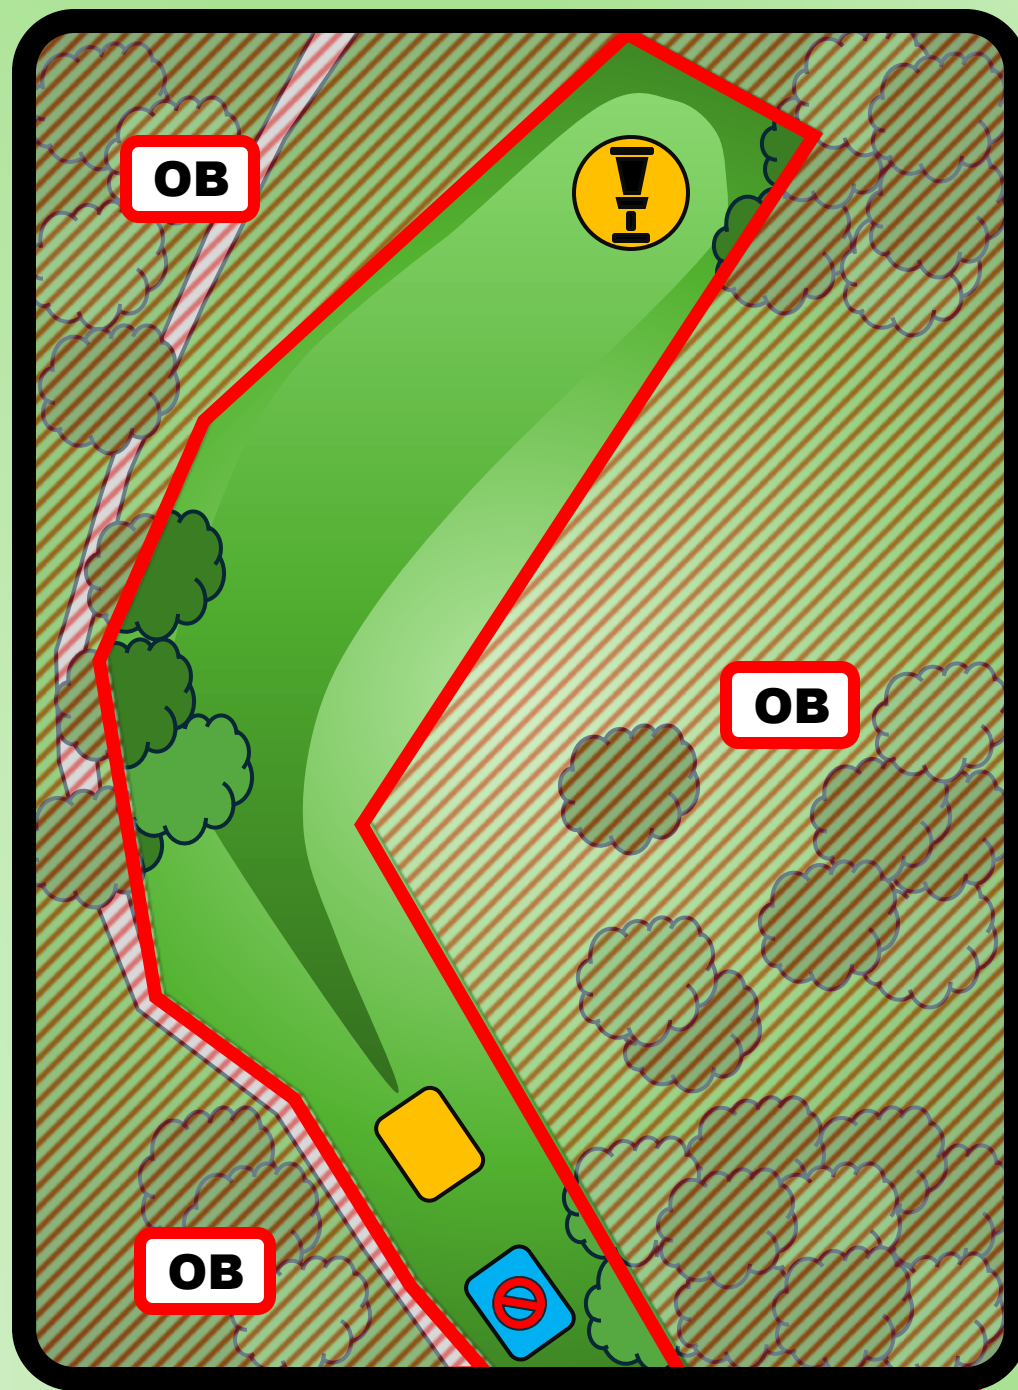

OB:  
Around the fairway

12

12

215 m / Par 4

Mando:

pass on the left side,  
proceed to the  
dropzone if missed.

OB:

On the left side and  
the tiny forest.

12

160 m / Par 4

OB:

Left side of the fairway and the tiny forest on the ride side.

**13**

**195 m / Par 4**

**OB:**

**On both sides of the fairway and behind the basket.**

13

13

175 m / Par 4

OB:

On both sides of the fairway and behind the basket.

14

14

14